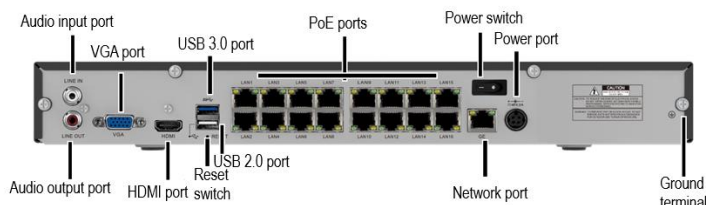

Physical Ports

Product Model	HWT-NVR800-A02-16P
Controllers	
CPU	32-bit multi-core high-performance processor
Memory	8 GB (DDR4)
Performance	
Video input	16 channels, 168 Mbit/s access
Video forwarding	128 Mbit/s
Playback/Download	128 Mbit/s playback
Local decoding	8MP (4K): 2-channel 30 fps; 4MP: 4-channel 30 fps; 2MP (1080p): 8-channel 30 fps The decoding performance deteriorates by 50% when the NVR800 works with HOLOWITS Cameras to enable the AI function.
Video output	
HDMI	One HDMI 1.4 port; resolutions: 1024 x 768, 1280 x 720, 1280 x 1024, 1440 x 900, 1920 x 1080, 2560 x 1440, 3840 x 2160
VGA	One VGA port; resolutions: 1024 x 768, 1280 x 720, 1280 x 1024, 1440 x 900, 1920 x 1080
Preview	1/4/6/8/9/10/12/13/14/16 panes
Storage capacity	
Disks	2
Disk port	SATA2.0
Disk type	4TB/6TB/8TB per port
Recording	
Recording mode	Manual recording, scheduled recording, motion detection-triggered recording, and recording triggered by I/O alarms
Recording playback	16-channel simultaneous playback; controls: fast forward (2x, 4x, 8x, or 16x) and slow-down (1/16x, 1/8x, 1/4x, or 1/2x)
Search mode	By time, recording type, or AI event
Download mode	In batches or by segment
Compatibility	
Video format	H.264/H.265
Audio format	G.711a/G.711u
Network protocols	TCP, UDP, RTP, RTSP, HTTP, DNS, NTP, SMTP, and DHCP
Device access	HOLOWITS SDK and ONVIF
Web access	Compatible with Internet Explorer 9, 10, and 11
Management/Maintenance	
Management mode	Web and LDUI
Log type	Log functions: operation logs, system logs, alarm logs, parameter modification logs, recording logs, intelligent log check, and log storage
External ports	
Network port	1 x 10/100/1000 Mbit/s Ethernet port; 16 x PoE port (10/100 Mbit/s Ethernet port)
USB port	3 x USB ports (one USB 2.0 port on the front panel; one USB 2.0 port and one USB 3.0 port on the rear panel)
Audio input	1 channel, RCA port
Audio output	1 channel, RCA port
PoE	
Port	16 x 10/100 Mbit/s Ethernet port
Standards	IEEE802.3af/at
Output power	≤ 142 W
Others	
Operating temperature	0° C to 45° C
Operating humidity	20% to 90%
Power consumption	≤ 13 W (excluding hard disk and PoE output)
Power supply	48 V/3.75 A
Dimensions	Equipment dimensions 54 mm (H) x 300 mm (W) x 302 mm (D) Package dimensions 95 mm (H) x 480 mm (W) x 370 mm (D)
Shelf	1 U
Weight	Net Weight 2.3 kg (excluding hard disks) Gross Weight 2.9kg (excluding hard disks)
Certification	
Certification	CE, RoHS, WEEE, CCC and CQC